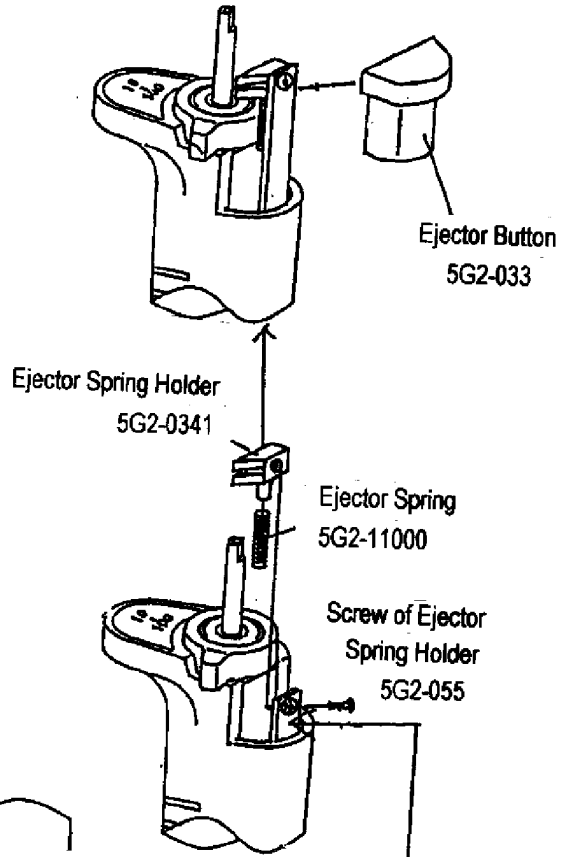

NICHIPET AUTOCLAVABLE

Thumb Knob Set (Cover, Knob & Screw)

G2-01G/01W/01Y/01B

Lock Handle (Lever)
5G2-0071

2nd Spring
5G2-520200
5G2-525000

2nd Spring Holder
5G2-530200
5G2-535000

Tool to remove the 2nd Spring Holder
5G2-JIG

Calibration Screw Assy
5G2-550000

Lock Screw
5G2-008

Volume Counter Assy
w/Stroke Pipe

G2-560200
G2-561000
G2-565000

Shaft
5G2-009

NICHIPET AUTOCLAVABLE

NP-5000/10ML

NP-2/10/20/100/200/1000