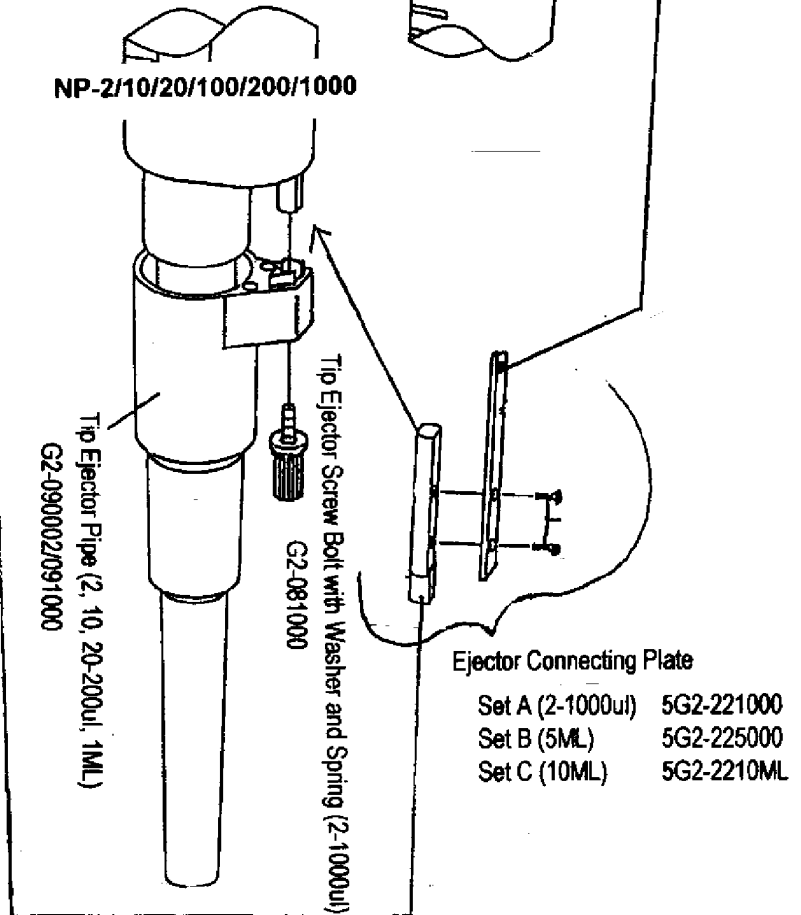

NICHIPET AUTOCLAVABLE

Thumb Knob Set (Cover, Knob & Screw)

G2-01G/01W/01Y/01B

Lock Handle (Lever)
5G2-0071

2nd Spring
5G2-520200
5G2-525000

2nd Spring Holder
5G2-530200
5G2-535000

Tool to remove the 2nd Spring Holder
5G2-JIG

Calibration Screw Assy
5G2-550000

Lock Screw
5G2-008

Volume Counter Assy
w/Stroke Pipe

G2-560200
G2-561000
G2-565000

Shaft
5G2-009

NICHIPET AUTOCLAVABLE

NP-5000/10ML

NP-2/10/20/100/200/1000