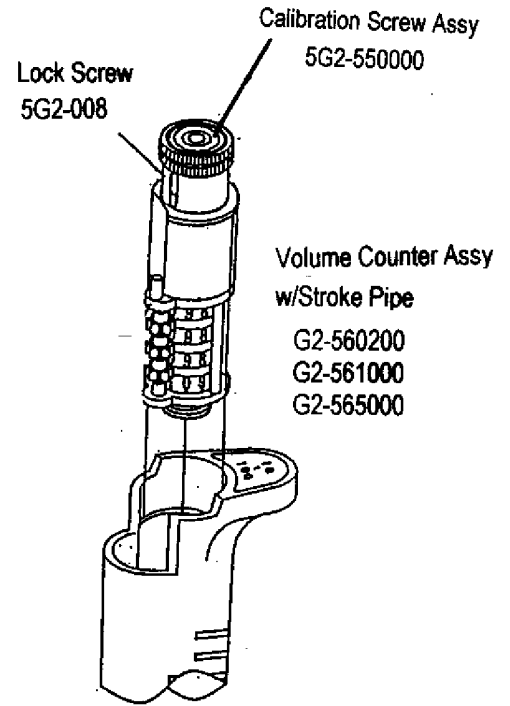

NICHIPET AUTOCLAVABLE

Thumb Knob Set (Cover, Knob & Screw)

G2-01G/01W/01Y/01B

Lock Handle (Lever)
5G2-0071

2nd Spring
5G2-520200
5G2-525000

2nd Spring Holder
5G2-530200
5G2-535000

Tool to remove the 2nd Spring Holder
5G2-JIG

Calibration Screw Assy
5G2-550000

Lock Screw
5G2-008

Volume Counter Assy
w/Stroke Pipe

G2-560200
G2-561000
G2-565000

Shaft
5G2-009

NICHIPET AUTOCLAVABLE

NP-5000/10ML

NP-2/10/20/100/200/1000