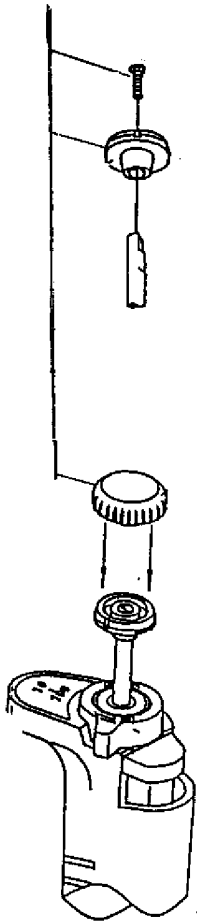

NICHIPET AUTOCLAVABLE

Thumb Knob Set (Cover, Knob & Screw)

G2-01G/01W/01Y/01B

Lock Handle (Lever)
5G2-0071

2nd Spring
5G2-520200
5G2-525000

2nd Spring Holder
5G2-530200
5G2-535000

Tool to remove the 2nd Spring Holder
5G2-JIG

Calibration Screw Assy
5G2-550000

Lock Screw
5G2-008

Volume Counter Assy
w/Stroke Pipe

G2-560200
G2-561000
G2-565000

Shaft
5G2-009

NICHIPET AUTOCLAVABLE

NP-5000/10ML

NP-2/10/20/100/200/1000