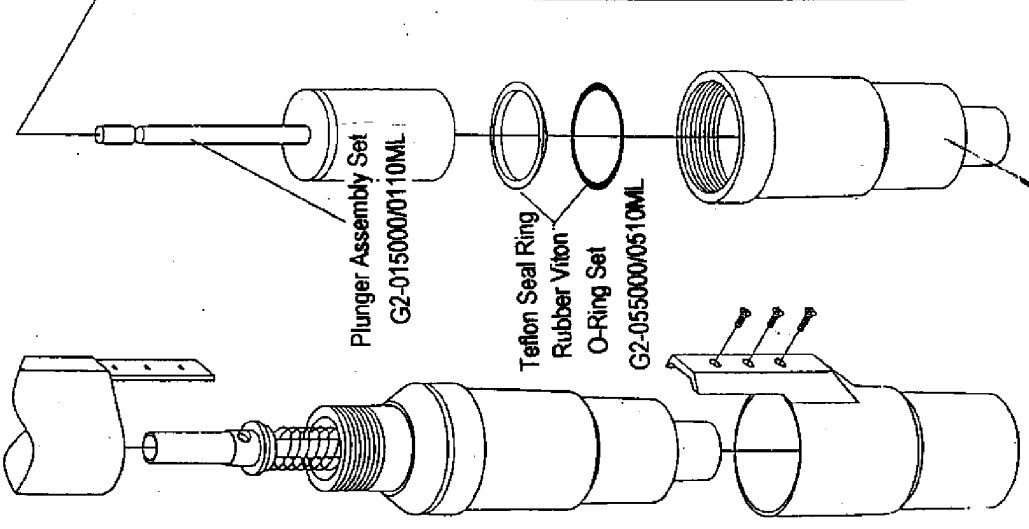

NICHIPET AUTOCLAVABLE

Thumb Knob Set (Cover, Knob & Screw)

G2-01G/01W/01Y/01B

Lock Handle (Lever)
5G2-0071

2nd Spring
5G2-520200
5G2-525000

2nd Spring Holder
5G2-530200
5G2-535000

Tool to remove the 2nd Spring Holder
5G2-JIG

Calibration Screw Assy
5G2-550000

Lock Screw
5G2-008

Volume Counter Assy
w/Stroke Pipe

G2-560200
G2-561000
G2-565000

Shaft
5G2-009

NICHIPET AUTOCLAVABLE

NP-5000/10ML

NP-2/10/20/100/200/1000