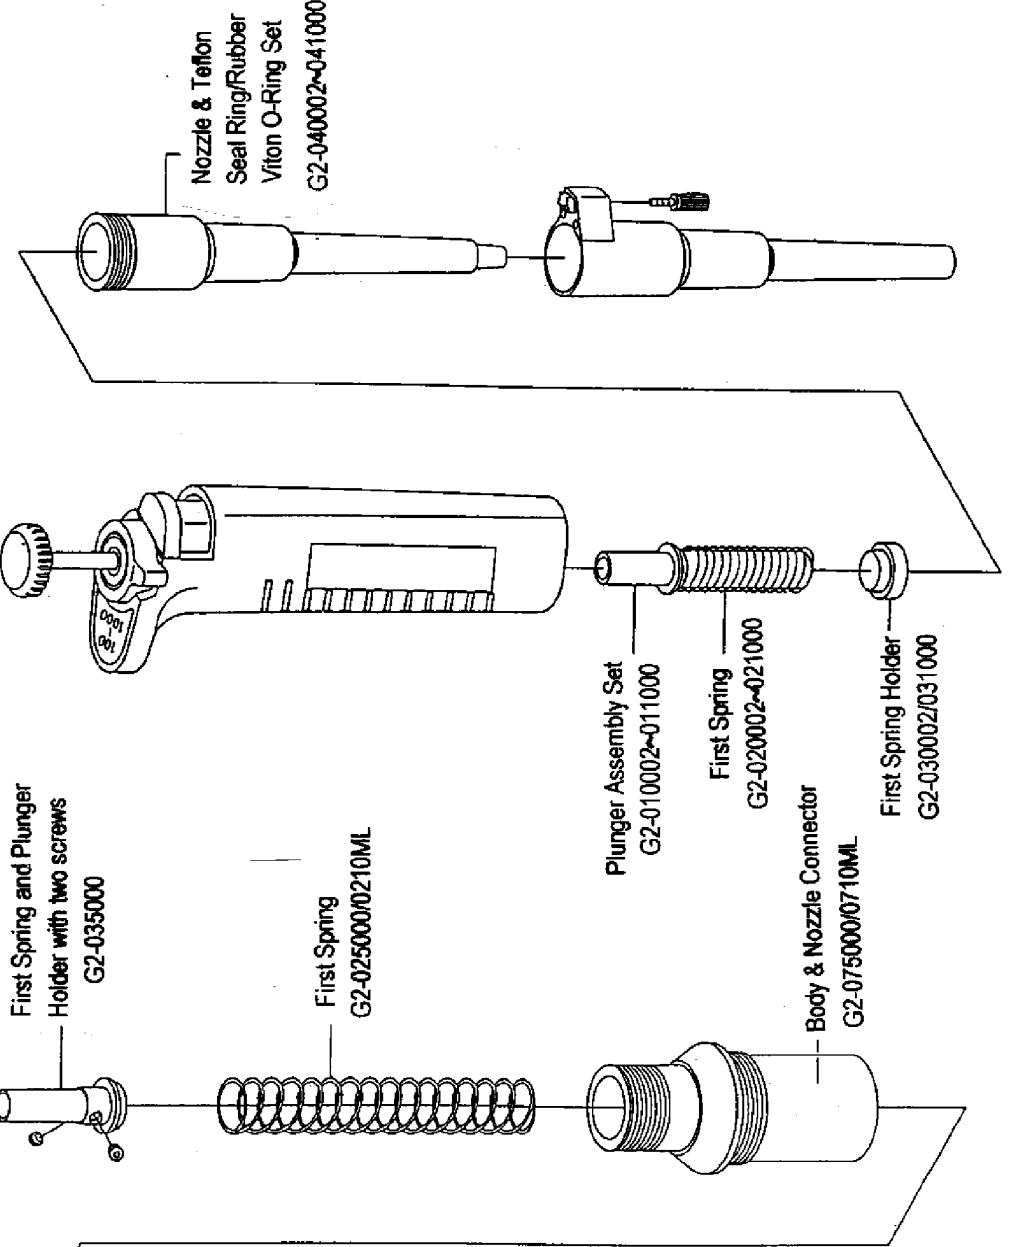

NICHIPET AUTOCLAVABLE

Thumb Knob Set (Cover, Knob & Screw)

G2-01G/01W/01Y/01B

Lock Handle (Lever)
5G2-0071

2nd Spring
5G2-520200
5G2-525000

2nd Spring Holder
5G2-530200
5G2-535000

Tool to remove the 2nd Spring Holder
5G2-JIG

Calibration Screw Assy
5G2-550000

Lock Screw
5G2-008

Volume Counter Assy
w/Stroke Pipe

G2-560200
G2-561000
G2-565000

Shaft
5G2-009

NICHIPET AUTOCLAVABLE

NP-5000/10ML

NP-2/10/20/100/200/1000