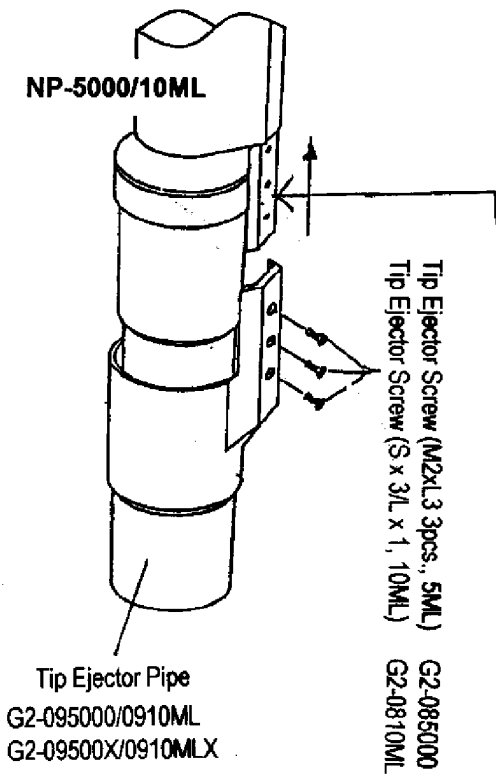

NICHIPET AUTOCLAVABLE

Thumb Knob Set (Cover, Knob & Screw)

G2-01G/01W/01Y/01B

Lock Handle (Lever)
5G2-0071

2nd Spring
5G2-520200
5G2-525000

2nd Spring Holder
5G2-530200
5G2-535000

Tool to remove the 2nd Spring Holder
5G2-JIG

Calibration Screw Assy
5G2-550000

Lock Screw
5G2-008

Volume Counter Assy
w/Stroke Pipe

G2-560200
G2-561000
G2-565000

Shaft
5G2-009

NICHIPET AUTOCLAVABLE

NP-5000/10ML

NP-2/10/20/100/200/1000