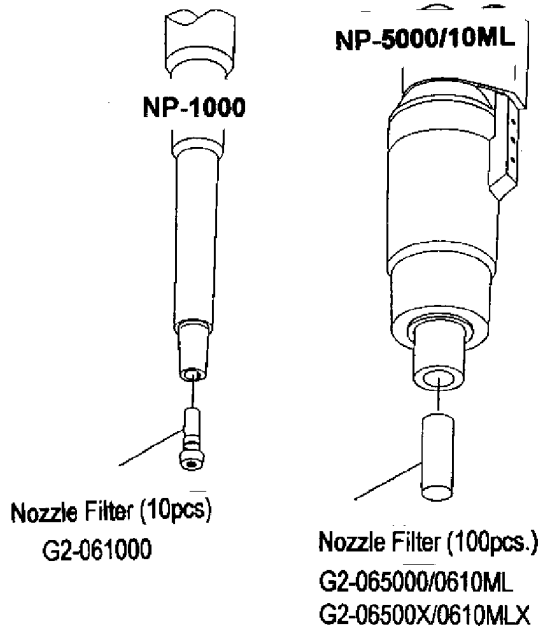

NICHIPET AUTOCLAVABLE

Thumb Knob Set (Cover, Knob & Screw)

G2-01G/01W/01Y/01B

Lock Handle (Lever)
5G2-0071

2nd Spring
5G2-520200
5G2-525000

2nd Spring Holder
5G2-530200
5G2-535000

Tool to remove the 2nd Spring Holder
5G2-JIG

Calibration Screw Assy
5G2-550000

Lock Screw
5G2-008

Volume Counter Assy
w/Stroke Pipe

G2-560200
G2-561000
G2-565000

Shaft
5G2-009

NICHIPET AUTOCLAVABLE

NP-5000/10ML

NP-2/10/20/100/200/1000